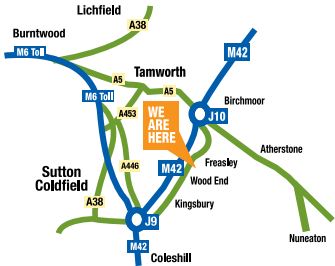

## Planters Garden Centre

Trinity Road  
Freasley  
Tamworth  
B78 2EY  
**01827 251 511**

restaurant@plantersgc.com  
[www.plantersgc.com](http://www.plantersgc.com)

We're located just off  
junction 10 of the M42 / A5  
beyond Freasley

Planters Garden Centre is located in Tamworth just off the M42 at Junction 10.

Whatever your occasion, we can be sure to accommodate you. We cater for Meetings, Work and Business Conferences, Christenings, Birthday Parties, Wakes, and Formal Sit down meals.